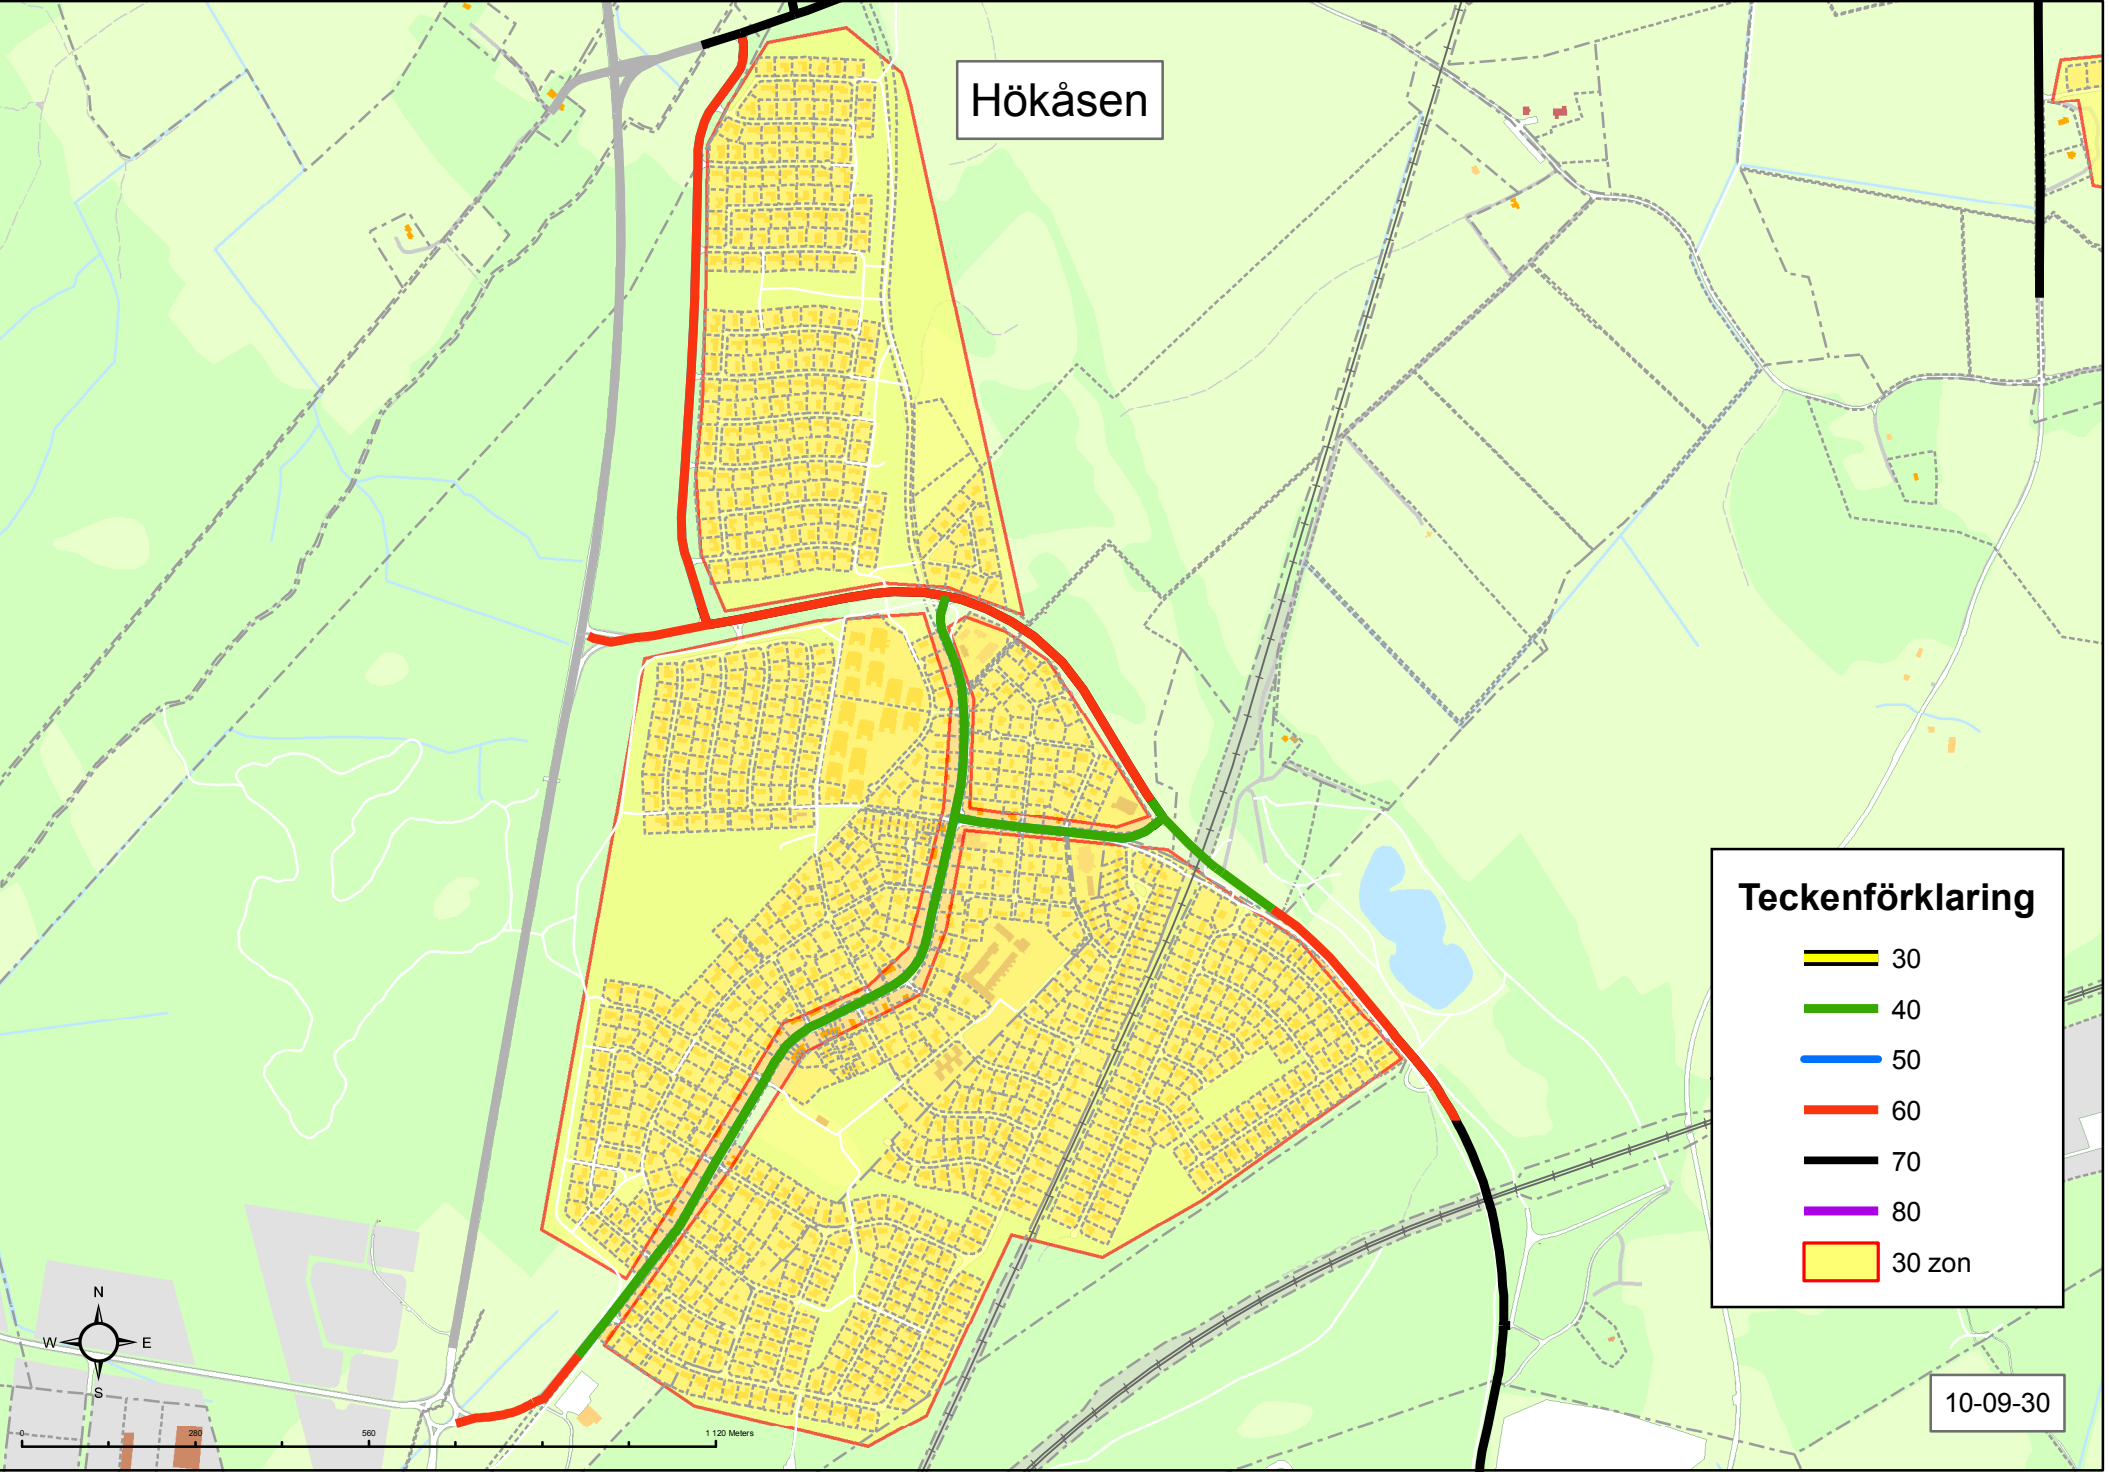

Hökåsen

Teckenförklaring

Yellow line	30
Green line	40
Blue line	50
Red line	60
Black line	70
Purple line	80
Yellow shaded area	30 zon

10-09-30